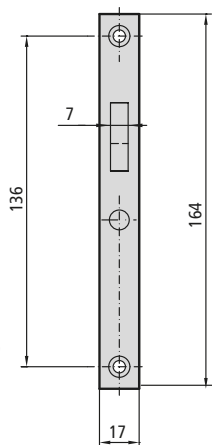

SLIDING DOORS

HOOK DEAD BOLT WITH TETRA CYLINDER

1T8 RANGE *slide & lock*

CHARACTERISTIC

- Lock for sliding doors
- Closing by 1 dead bolts
- Anti-lifting security bolt
- 16mm, 17mm or 22mm SS front plate
- 15 mm box
- Black or white nylon escutcheons

OPTIONAL ACCESSORIES

- Customized study of strike plates

DESCRIPTION	REF.	MEASUREMENTS		FINISH		UNITS	
		B	A	FRONT PLATE	CYLINDER		

- Tetra/ Cross lock cylinder with four-sided key

P1T8KD20/6B	16	30	Al	White	1	20
P1T8KD20/6N	16	30	Al	Black	1	20

1T8KD20/6L17B	16	30	Al	White	1	20
1T8KD20/6L17N	16	30	Al	Black	1	20

1T8KD20/6LB	16	30	Al	White	1	20
1T8KD20/6LN	16	30	Al	Black	1	20