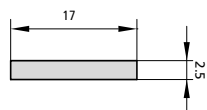

OPTIONAL ACCESSORIES

- Customized study of strike plates

DESCRIPTION	REF.	MEASUREMENTS		FINISH		UNITS	
		B	A	FRONT PLATE	CYLINDER		

- Tetra/ Cross lock cylinder with four-sided key

P1T8KD20/6B	16	30	Al	White	1	20
P1T8KD20/6N	16	30	Al	Black	1	20