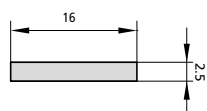

SLIDING DOORS

HOOK DEAD BOLT WITH TETRA CYLINDER

1T8 RANGE *slide & lock*

CHARACTERISTIC

- Lock for sliding doors
- Closing by 1 dead bolts
- Anti-lifting security bolt
- 16mm, 17mm or 22mm SS front plate
- 15 mm box
- Black or white nylon escutcheons

OPTIONAL ACCESSORIES

- Customized study of strike plates

DESCRIPTION	REF.	MEASUREMENTS		FINISH		UNITS	
		B	A	FRONT PLATE	CYLINDER		

- Tetra/ Cross lock cylinder with four-sided key

P1T8KD20/6B	16	30	Al	White	1	20
P1T8KD20/6N	16	30	Al	Black	1	20