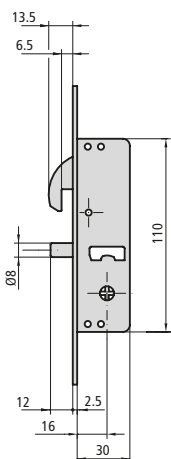

SLIDING DOORS

HOOK DEAD BOLT WITH TETRA CYLINDER

1T8 RANGE *slide & lock*

CHARACTERISTIC

- Lock for sliding doors
- Closing by 1 dead bolts
- Anti-lifting security bolt
- 16mm, 17mm or 22mm SS front plate
- 15 mm box
- Black or white nylon escutcheons

OPTIONAL ACCESSORIES

- Customized study of strike plates

DESCRIPTION	REF.	MEASUREMENTS		FINISH		UNITS	
		B	A	FRONT PLATE	CYLINDER		

- Tetra/ Cross lock cylinder with four-sided key

P1T8KD20/6B	16	30	Al	White	1	20
P1T8KD20/6N	16	30	Al	Black	1	20

1T8KD20/6L17B	16	30	Al	White	1	20
1T8KD20/6L17N	16	30	Al	Black	1	20

1T8KD20/6LB	16	30	Al	White	1	20
1T8KD20/6LN	16	30	Al	Black	1	20