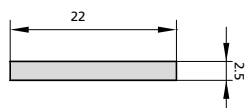

1T8KD20/6LB	16	30	Al	White	1	20
1T8KD20/6LN	16	30	Al	Black	1	20