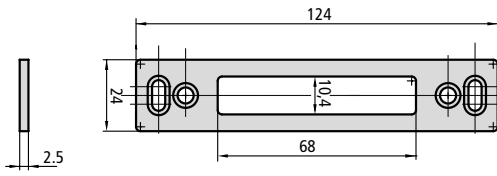

SWING DOORS / PIVOT DOORS

ACCESSORIES

SHORT STRIKE PLATES

DESCRIPTION	REF.	APPLIES TO LOCKS

- Fixed stainless steel strike plate for dead bolt only

CE296S/6LAN