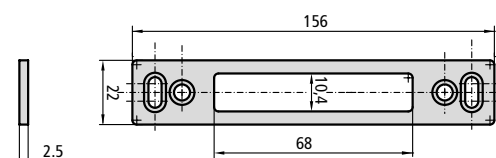

CE196/1N

- Adjustable black painted metal strike plate

CE196/1NR

- Adjustable black painted metal strike plate with 24,5 x 3mm supplement

CE196/1NRS

- Fixed stainless steel strike plate for dead bolt only

CE296S/6L