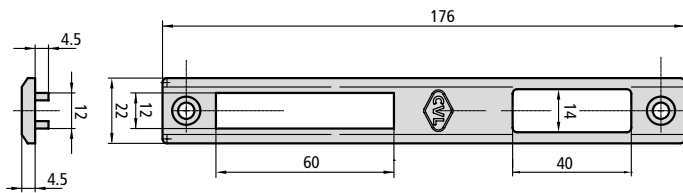

- Fixed stainless steel strike plate CE184/6U

- Adjustable stainless steel strike plate CE184/6LR

- Adjustable stainless steel strike plate CE184/6B4R

- Adjustable stainless steel strike plate with 24,5 x 2,5mm supplement CE184/6B4RS

184, 184C, 184V, 192, 192C, 192V, 1E5, central 2E5, 1E2, central 2E2, 2E2GB, 615, 615E, 2I2, 2I2GB, 3I2

2A2N central

SWING DOORS / PIVOT DOORS

ACCESSORIES

SHORT STRIKE PLATES

DESCRIPTION	REF.	APPLIES TO LOCKS
-------------	------	------------------