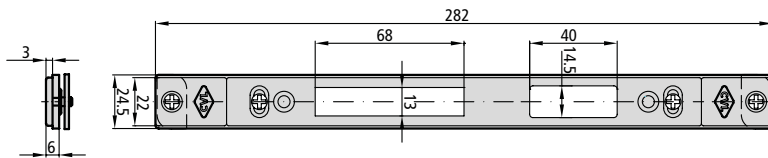

- Adjustable black painted metal strike plate with supplement

CE184/1NRS

184, 184C, 184V, 192, 192C, 192V, 1E5, central 2E5, 1E2, central 2E2, 2E2GB, 615, 615E, 2I2, 2I2GB, 3I2, 2A2N central