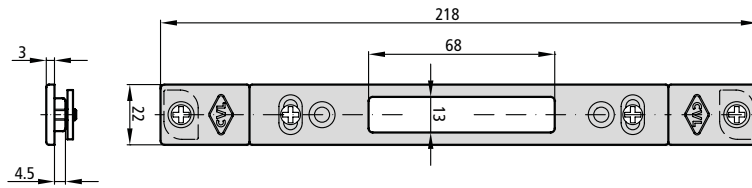

- Adjustable black painted metal strike plate

CE296S/1NR