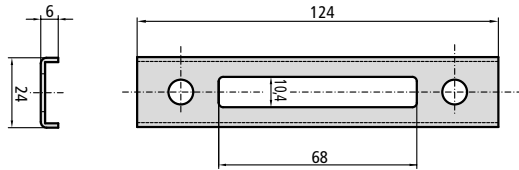

SWING DOORS / PIVOT DOORS

ACCESSORIES

SHORT STRIKE PLATES

DESCRIPTION	REF.	APPLIES TO LOCKS
-------------	------	------------------

- Fixed stainless steel strike plate for dead bolt only

CE296S/6LAN

- Fixed stainless steel strike plate for dead bolt only