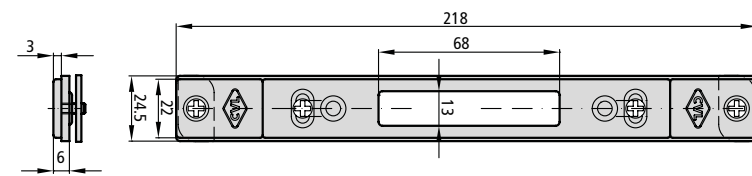

CE296S/6U

- Adjustable stainless steel strike plate with cams

CE296S/6LR

- Adjustable black painted metal strike plate

CE296S/1NR

- Adjustable black painted metal strike plate with 24,5X3mm supplement

CE296S/1NRS