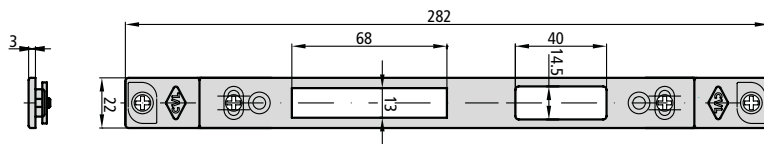

- Adjustable black painted metal strike plate

CE184/1NR