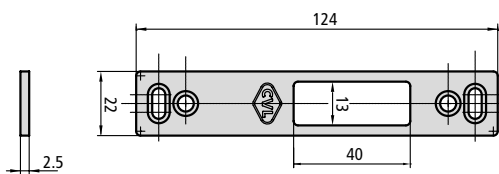

- Fixed stainless steel strike plate for latch bolt only

CE196R/6L

196NR, 196NRV,
196NT, 194NT