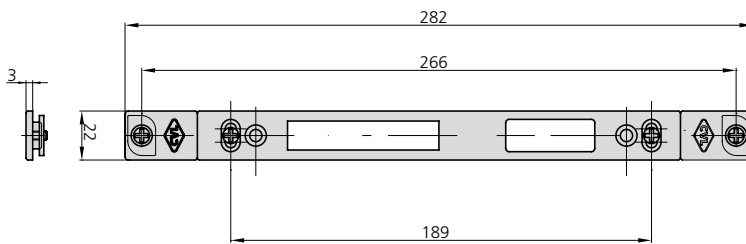

DESCRIPTION	REF.	APPLIES TO LOCKS
-------------	------	------------------

- Fixed nickel plated steel strike plate CE184/0L
- Fixed stainless steel strike plate CE184/6L

- Fixed nickel plated steel strike plate CE184/0LAN
- Fixed stainless steel strike plate CE184/6LAN

- Fixed stainless steel strike plate CE184/6U

- Adjustable stainless steel strike plate CE184/6LR

- Adjustable stainless steel strike plate CE184/6B4R

- Adjustable stainless steel strike plate with 24,5 x 2,5mm supplement CE184/6B4RS

184, 184C, 184V, 192, 192C, 192V, 1E5, central 2E5, 1E2, central 2E2, 2E2GB, 615, 615E, 2I2, 2I2GB, 3I2

2A2N central

SWING DOORS / PIVOT DOORS

ACCESSORIES

SHORT STRIKE PLATES

DESCRIPTION	REF.	APPLIES TO LOCKS
-------------	------	------------------