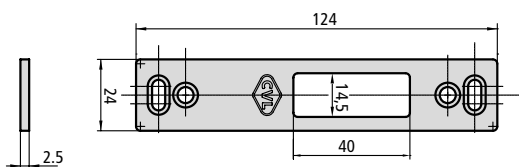

- Fixed stainless steel strike plate for latch bolt only

CE196R/6LAN