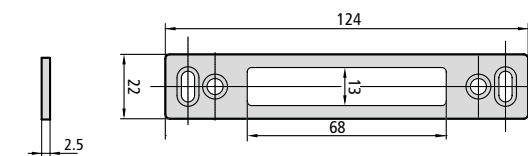

- Fixed black painted strike plate

CE184/1N

- Adjustable black painted metal strike plate

CE184/1NR

- Adjustable black painted metal strike plate with supplement

CE184/1NRS

184, 184C, 184V, 192, 192C, 192V, 1E5, central 2E5, 1E2, central 2E2, 2E2GB, 615, 615E, 2I2, 2I2GB, 3I2, 2A2N central