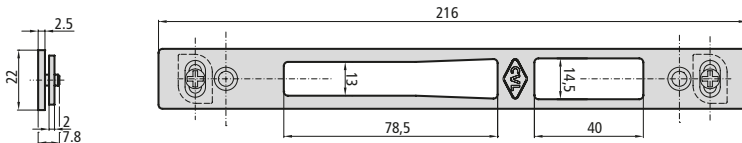

- Adjustable stainless steel strike plate with cams

CE196/6LR