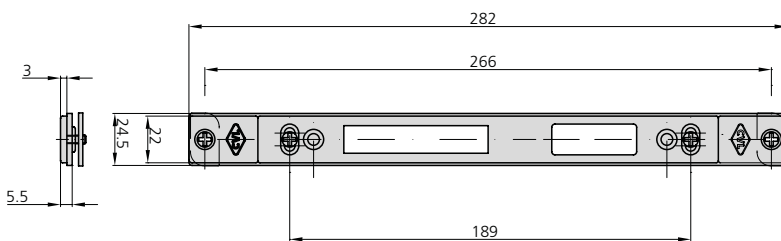

DESCRIPTION	REF.	APPLIES TO LOCKS
-------------	------	------------------

- Fixed nickel plated steel strike plate CE184/0L
- Fixed stainless steel strike plate CE184/6L

- Fixed nickel plated steel strike plate CE184/0LAN
- Fixed stainless steel strike plate CE184/6LAN

- Fixed stainless steel strike plate CE184/6U

- Adjustable stainless steel strike plate CE184/6LR

- Adjustable stainless steel strike plate CE184/6B4R

- Adjustable stainless steel strike plate with 24,5 x 2,5mm supplement CE184/6B4RS