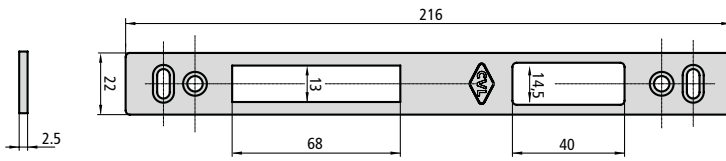

DESCRIPTION	REF.	APPLIES TO LOCKS
-------------	------	------------------

- Fixed nickel plated steel strike plate CE184/0L
- Fixed stainless steel strike plate CE184/6L

- Fixed nickel plated steel strike plate CE184/0LAN
- Fixed stainless steel strike plate CE184/6LAN

- Fixed stainless steel strike plate CE184/6U

- Adjustable stainless steel strike plate CE184/6LR

- Adjustable stainless steel strike plate CE184/6B4R

- Adjustable stainless steel strike plate with 24,5 x 2,5mm supplement CE184/6B4RS