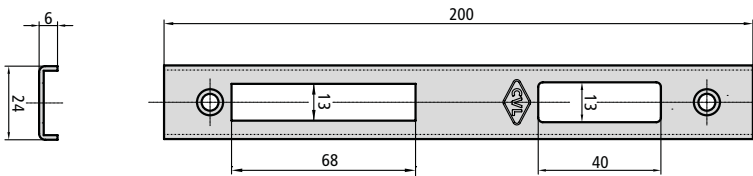

DESCRIPTION	REF.	APPLIES TO LOCKS
-------------	------	------------------

- Fixed nickel plated steel strike plate CE184/0L
- Fixed stainless steel strike plate CE184/6L

- Fixed nickel plated steel strike plate CE184/0LAN
- Fixed stainless steel strike plate CE184/6LAN

- Fixed stainless steel strike plate CE184/6U

- Adjustable stainless steel strike plate CE184/6LR

- Adjustable stainless steel strike plate CE184/6B4R

- Adjustable stainless steel strike plate with 24,5 x 2,5mm supplement CE184/6B4RS