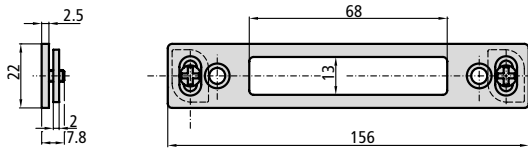

- Adjustable stainless steel strike plate with cams

CE296S/6LR