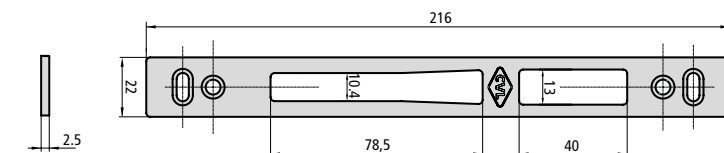

- Fixed stainless steel strike plate

CE196/6L

196N, 196NV, 196NG, 194N, 194F, central 296, 296V, 496, 496V, 596, 596V, 294N, 294NV, 494N, 494NV