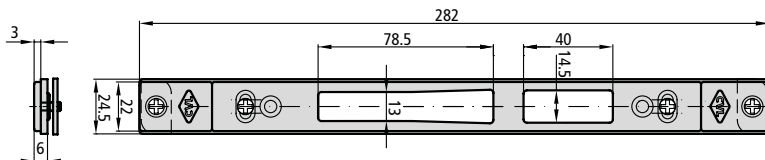

- Adjustable black painted metal strike plate with 24,5 x 3mm supplement

CE196/1NRS