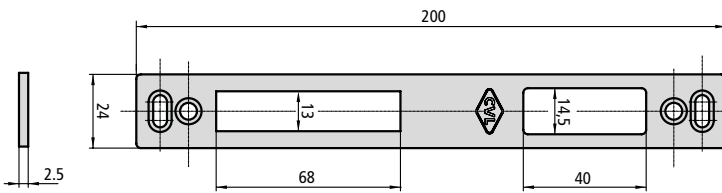

DESCRIPTION	REF.	APPLIES TO LOCKS
-------------	------	------------------

- Fixed nickel plated steel strike plate CE184/0L
- Fixed stainless steel strike plate CE184/6L

- Fixed nickel plated steel strike plate CE184/0LAN
- Fixed stainless steel strike plate CE184/6LAN

- Fixed stainless steel strike plate CE184/6U

- Adjustable stainless steel strike plate CE184/6LR

- Adjustable stainless steel strike plate CE184/6B4R

- Adjustable stainless steel strike plate with 24,5 x 2,5mm supplement CE184/6B4RS