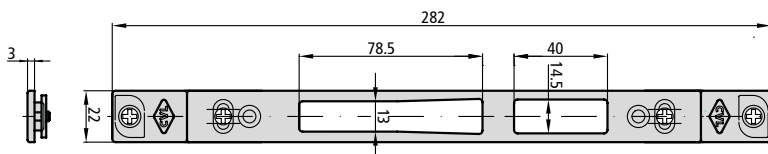

- Adjustable black painted metal strike plate

CE196/1NR