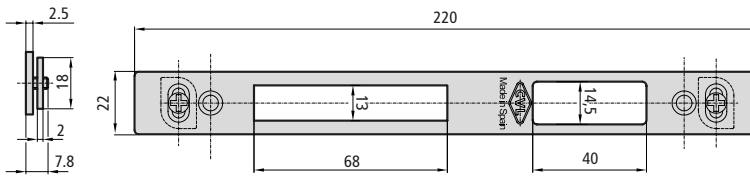

DESCRIPTION	REF.	APPLIES TO LOCKS
-------------	------	------------------

- Fixed nickel plated steel strike plate CE184/0L
- Fixed stainless steel strike plate CE184/6L

- Fixed nickel plated steel strike plate CE184/0LAN
- Fixed stainless steel strike plate CE184/6LAN

- Fixed stainless steel strike plate CE184/6U

- Adjustable stainless steel strike plate CE184/6LR

- Adjustable stainless steel strike plate CE184/6B4R

- Adjustable stainless steel strike plate with 24,5 x 2,5mm supplement CE184/6B4RS