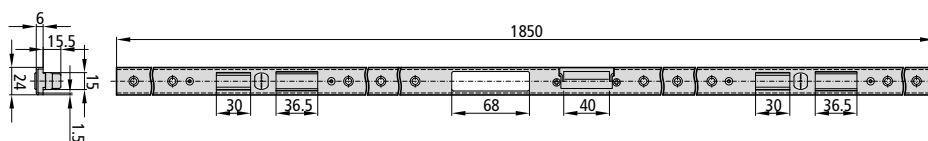

## U SHAPED ADJUSTABLE STRIKE PLATES

DESCRIPTION	REF.	APPLIES TO LOCKS
-------------	------	------------------

- Left U shaped long adjustable strike plate in stainless steel CE2A2I/6UX.1850

- Right U shaped long adjustable strike plate in stainless steel CE2A2D/6UX.1850

- Left U shaped short adjustable strike plate in stainless steel CE184I/6UX

- Left U shaped short adjustable strike plate in stainless steel CE184D/6UX

- Right U shaped short adjustable strike plate in stainless steel CE2A2S/6UX