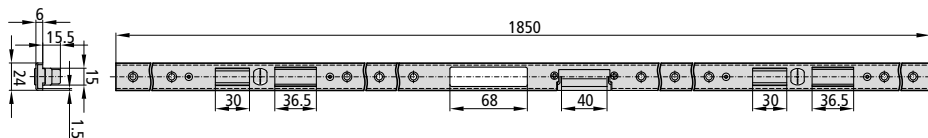

## U SHAPED ADJUSTABLE STRIKE PLATES

DESCRIPTION	REF.	APPLIES TO LOCKS
-------------	------	------------------

- Left U shaped long adjustable strike plate in stainless steel CE2A2I/6UX.1850

- Right U shaped long adjustable strike plate in stainless steel CE2A2D/6UX.1850

- Left U shaped short adjustable strike plate in stainless steel CE184I/6UX

- Left U shaped short adjustable strike plate in stainless steel CE184D/6UX

- Right U shaped short adjustable strike plate in stainless steel CE2A2S/6UX