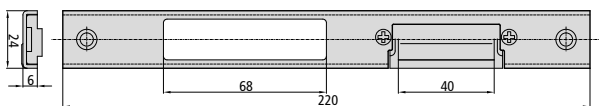

## U SHAPED ADJUSTABLE STRIKE PLATES

DESCRIPTION	REF.	APPLIES TO LOCKS
-------------	------	------------------

- Left U shaped long adjustable strike plate in stainless steel CE2A2I/6UX.1850

- Right U shaped long adjustable strike plate in stainless steel CE2A2D/6UX.1850

- Left U shaped short adjustable strike plate in stainless steel CE184I/6UX

- Left U shaped short adjustable strike plate in stainless steel CE184D/6UX

- Right U shaped short adjustable strike plate in stainless steel CE2A2S/6UX