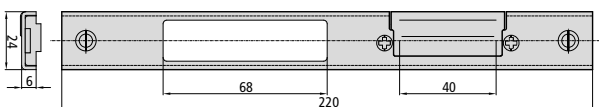

## U SHAPED ADJUSTABLE STRIKE PLATES

DESCRIPTION	REF.	APPLIES TO LOCKS
-------------	------	------------------

- Left U shaped long adjustable strike plate in stainless steel CE2A2I/6UX.1850

- Right U shaped long adjustable strike plate in stainless steel CE2A2D/6UX.1850

- Left U shaped short adjustable strike plate in stainless steel CE184I/6UX

- Left U shaped short adjustable strike plate in stainless steel CE184D/6UX

- Right U shaped short adjustable strike plate in stainless steel CE2A2S/6UX