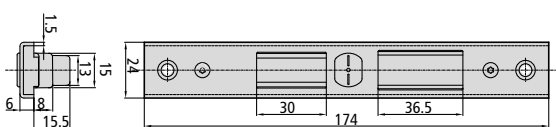

## U SHAPED ADJUSTABLE STRIKE PLATES

DESCRIPTION	REF.	APPLIES TO LOCKS
-------------	------	------------------

- Left U shaped long adjustable strike plate in stainless steel CE2A2I/6UX.1850

- Right U shaped long adjustable strike plate in stainless steel CE2A2D/6UX.1850

- Left U shaped short adjustable strike plate in stainless steel CE184I/6UX

- Left U shaped short adjustable strike plate in stainless steel CE184D/6UX

- Right U shaped short adjustable strike plate in stainless steel CE2A2S/6UX